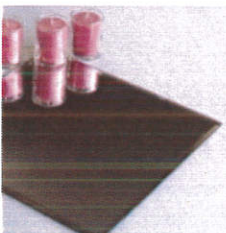

#44 – Square Mirrors
Width – 13 in.
? available
$2.50 each